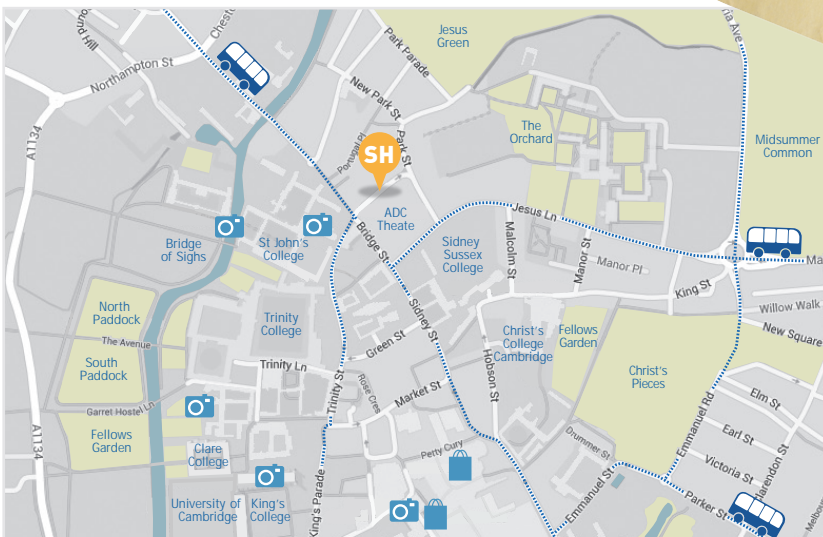

STAFFORD HOUSE CAMBRIDGE

Stafford House Cambridge is located in the heart of the storied city. The school's modern classrooms, canteen and student access centre in the old city are just steps away from the most famous colleges in the world. Students in Cambridge love taking advantage of the unique activities that make this corner of the UK famous: punting on the river Cam, tours of St John's College, Evensong at King's College Chapel, and exploring the theatres and boutiques in the city centre.

GREAT PLACES TO VISIT!

- Punting
- Kings College Chapel
- Trinity Great Court
- The Round Church
- Fitzwilliam Museum

SCHOOL KEY FACTS

CAPACITY

150+

CLASSROOMS

11

LESSONS

- Homestay
- Student House
- Student Residence
- Summer Residence

TOP 5 NATIONALITIES

- Italian
- French
- Turkish
- Thai
- Chinese

CONTACT

15 Round Church Street
Cambridge, CB5 8AD

Phone +44 1223 341305

Web staffordhouse.com/cambridge