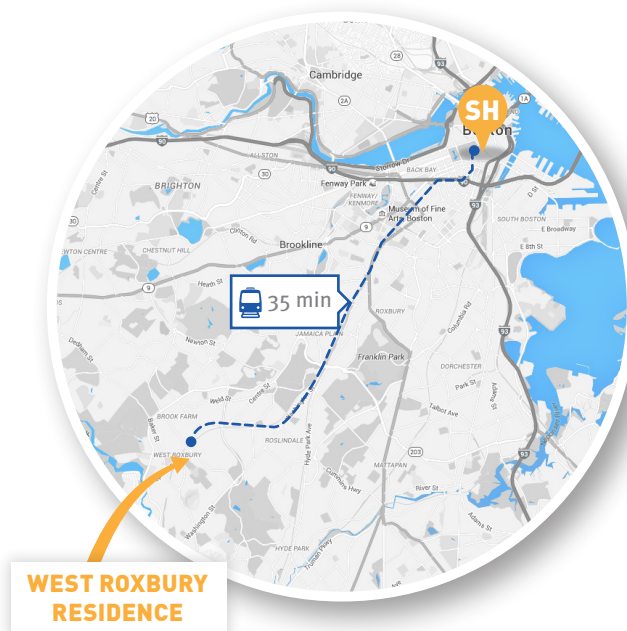

STAFFORD HOUSE BOSTON

WEST ROXBURY RESIDENCE

available from June 12th, 2016

Just steps from neighborhood restaurants and shops, the location of this residence provides our students a safe and suburban environment with easy access to our school and downtown Boston.

INTERNET CONNECTION

Yes - WiFi

MEALS

Self-Catered

OTHER FACILITIES

TV Room, Recreation Room, Lounge, 2 Kitchens & Dining Area

DISTANCE FROM SCHOOL

50 Minutes by Subway (Orange Line), 35 Minutes by Commuter Rail (Needham Line)

ON-SITE ASSISTANCE

Residential Assistants available evenings and weekends

NEAREST STATION

West Roxbury

**WEST ROXBURY
RESIDENCE**