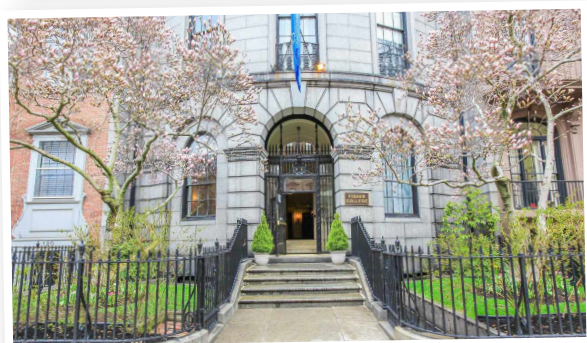

The Fisher College Residence is only feet away from the Boston Public Garden, the Boston Common, and Newbury Street. Students can walk to school as well as to a variety of shops and restaurants.

This residence features private and shared rooms with microwaves and refrigerators. All students have Wi-Fi access as well as access to laundry facilities and cafeteria.