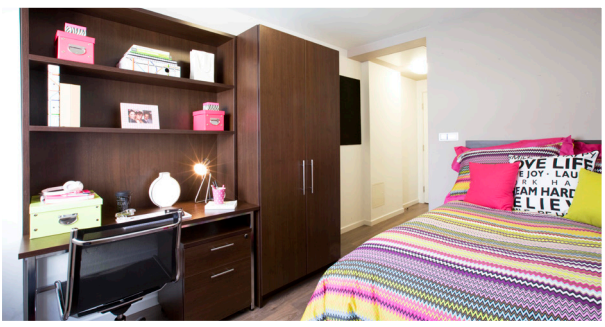

STAFFORD HOUSE INTERNATIONAL

STUDENT RESIDENCE – PURE HIGHBURY

Pure Highbury is one of the finest examples of modern accommodation for students in London, just a short distance from the historic and picturesque Finsbury Park. Finsbury Park tube station is literally a minute's walk from the front door – and is served by the Victoria and Piccadilly lines, as well as numerous bus services. With great transport links like these, you'll always be able to get around London easily and quickly. Each En-suite room contains a 4ft double bed and under-bed storage, study desk, wardrobe and bathroom with walk-in shower. En-Suite rooms share an open-plan communal kitchen and large living space with fellow residents. All rooms come with broadband and Wi-Fi. The residence also has its own Pure Gym on-site. Students are required to pay a refundable £100 damage deposit on their first day at school.

ROOMS

Single with 4ft double bed

EN-SUITE

Yes

SELF-CATERED

Yes

BEDDING

Bedding Pack provided