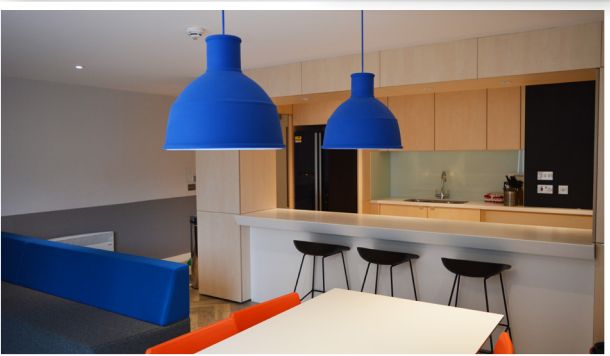

## PREMIUM RESIDENCE - STUDENT CASTLE

Recently constructed in summer 2016, Student Castle is one of the finest examples of modern accommodation for students in Cambridge. Only moments from Jesus Green, and less than 15 minutes walking distance from the school and the city centre, students can benefit from contemporary and comfortable living in this central location. Each en-suite room contains a queen size bed and under-bed storage, study desk, wardrobe and bathroom with walk-in shower. En-suite rooms share an open-plan communal kitchen and large common area with fellow residents. All rooms come with broadband and Wi-Fi, as well as a Freeview-enabled smart TV. The residence also has its own gym on-site and free bike higher (subject to a refundable deposit).