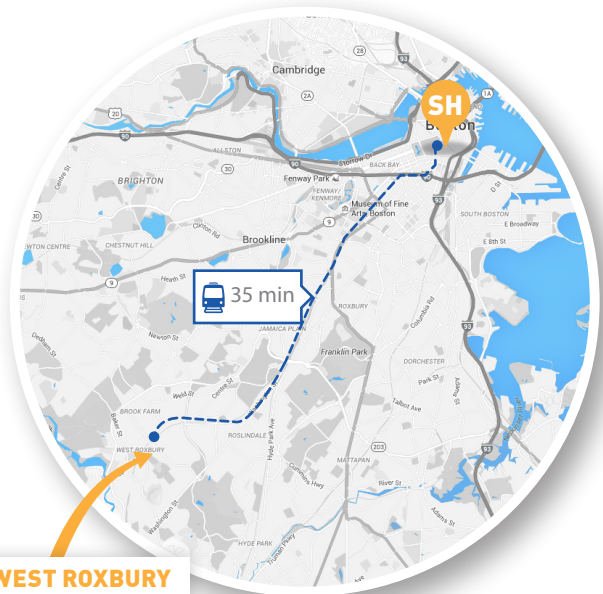

STAFFORD HOUSE BOSTON

WEST ROXBURY RESIDENCE

Just steps from neighborhood restaurants and shops, the location of this residence provides our students a safe and suburban environment with easy access to our school and downtown Boston.

INTERNET CONNECTION

Yes - WiFi

MEALS

Self-Catered

OTHER FACILITIES

TV Room, Recreation Room, Lounge, 2 Kitchens & Dining Area

DISTANCE FROM SCHOOL

50 Minutes by Subway (Orange Line), 35 Minutes by Commuter Rail (Needham Line)

ON-SITE ASSISTANCE

Residential Assistants available evenings and weekends

NEAREST STATION

West Roxbury

**WEST ROXBURY
RESIDENCE**