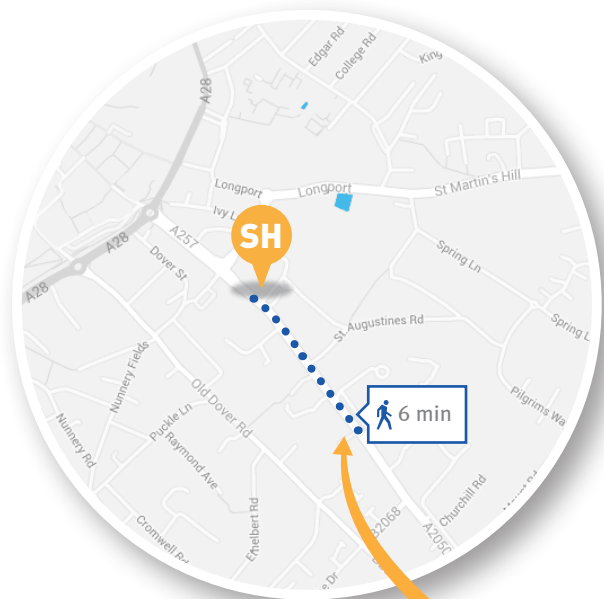

STAFFORD HOUSE CANTERBURY

SUMMER RESIDENCE (16-17) – NEW DOVER ROAD

available from 18 June – 27 August

This residential accommodation is for students aged under the age of 18, with both a residence supervisor and a welfare assistant on site.

DISTANCE FROM SCHOOL

6 minute walk

SUPERVISOR

Yes

DISTANCE FROM CITY CENTRE

10 minute walk

MEAL PLAN

Full board

NEW DOVER ROAD