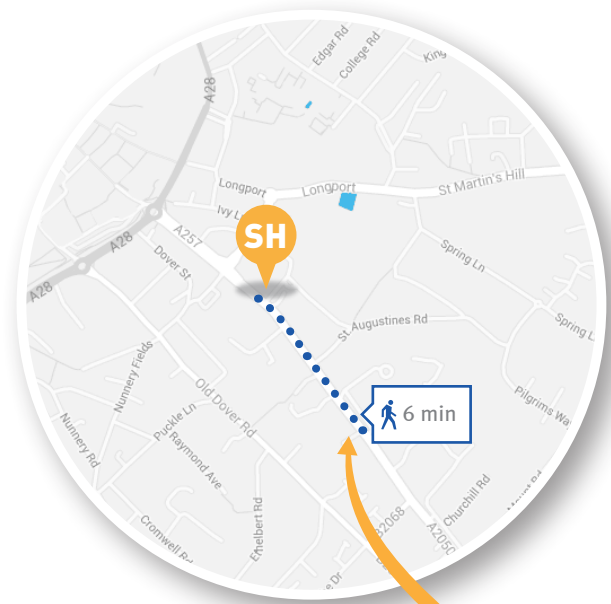

NEW DOVER ROAD