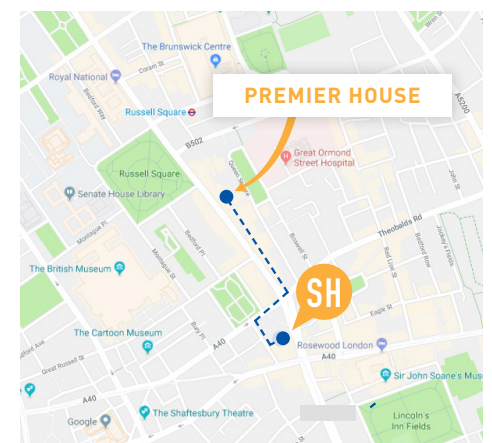

CHECK-IN/CHECK OUT POLICY

Check in Sunday after 2pm, check out Saturday before 10am Flight details are required two weeks pre-arrival.