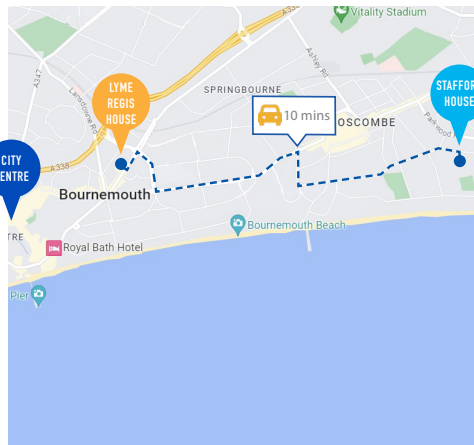

BOURNEMOUTH LYME REGIS HOUSE RESIDENCE

ACCOMMODATION

Our Lyme Regis House accommodation option is modern, secure and convenient and offers single en-suite rooms. Bedrooms feature small double beds, study desk, chair, storage and your very own en-suite bathroom and shower. All en-suite rooms are within a shared cluster flat of up to 5 rooms. All flats have kitchens with space to relax and socialise.

LOCATION

Lyme Regis House is an ideal student accommodation close to the town centre and sea front, making it perfect for students looking to explore the wonderful seaside location of Bournemouth. The town centre features plenty of shops, cafes, museums and even an aquarium. The main attraction is of course the miles of golden sandy beaches which are just 10 minutes walk from the residence. Bournemouth Collegiate School is just a 10 minute drive from the residence on our included shuttle bus service.

ADDRESS

Lyme Regis House,
69 Holdenhurst Road,
Bournemouth, BH8 8FT