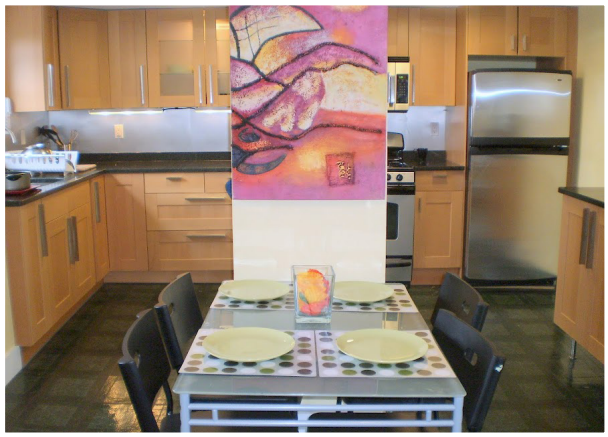

STAFFORD HOUSE INTERNATIONAL

CAMBRIDGE STUDENT RESIDENCE

available until August 27th

A quiet, safe, residential area 5 minutes' walk from the fashionable Inman Square and ten minutes' walk from Central Square - very popular student areas with clubs, shops, bars, coffee houses and all the facilities a student needs and wants. Harvard Square is also within easy walking distance.