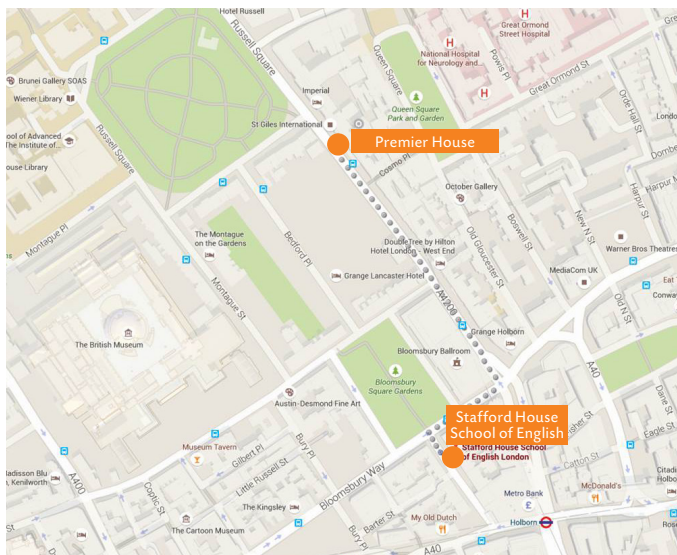

Age Range	16-17 years old
Rooms (single and twin en-suite)	20
Distance from School	3 minute walk
Internet Connection	Wifi
Meal Plan	Full Board
Supervisor	Yes
Laundry Facilities	Yes
Kitchen Facilities	Yes - shared
Curfew	10:30pm
Price	£300 full board per week