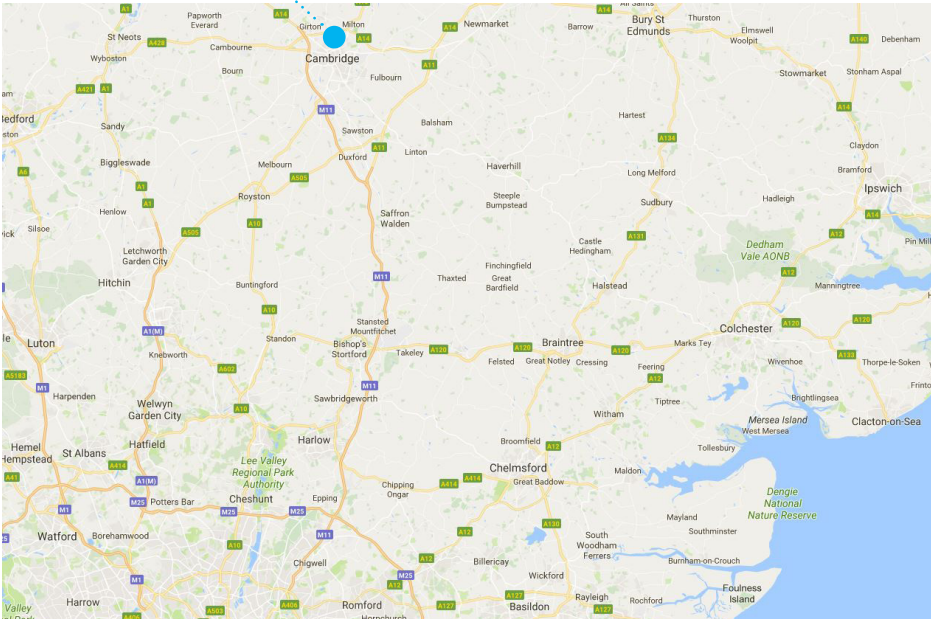

Public transport information:

- Nearest airports: Stansted (45km), Gatwick (150km), Heathrow (140km).
- Nearest rail station: Cambridge
- 10 minutes by taxi from station to college
- 25 minute walk from college to city centre