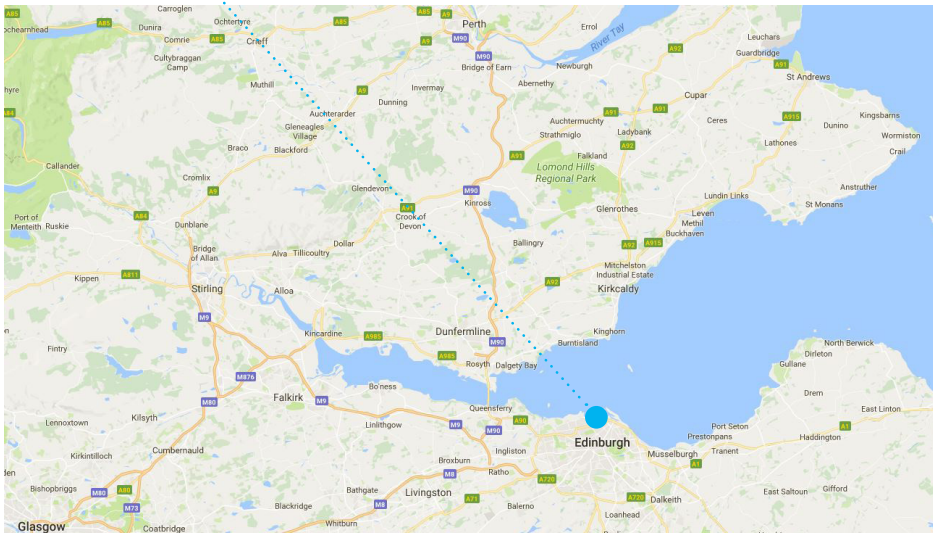

### Address:

Merchiston Campus  
Edinburgh Napier University  
10 Colinton Road  
Edinburgh  
EH10 5DT

### Accommodation address:

Bainfield Residence  
Edinburgh Napier University,  
Fountainbridge,  
Edinburgh  
EH11 1AR

**Edinburgh Explorer Programme**  
Ages: 10 - 17 (groups only)

### Public transport information:

Nearest airports: Edinburgh International Airport (20 km), Glasgow Airport (95 km)

Nearest train station: Edinburgh Waverley

- School is 15 minutes from city centre by bus
- School is 15 minutes from the residence on foot
- Bus Pass included