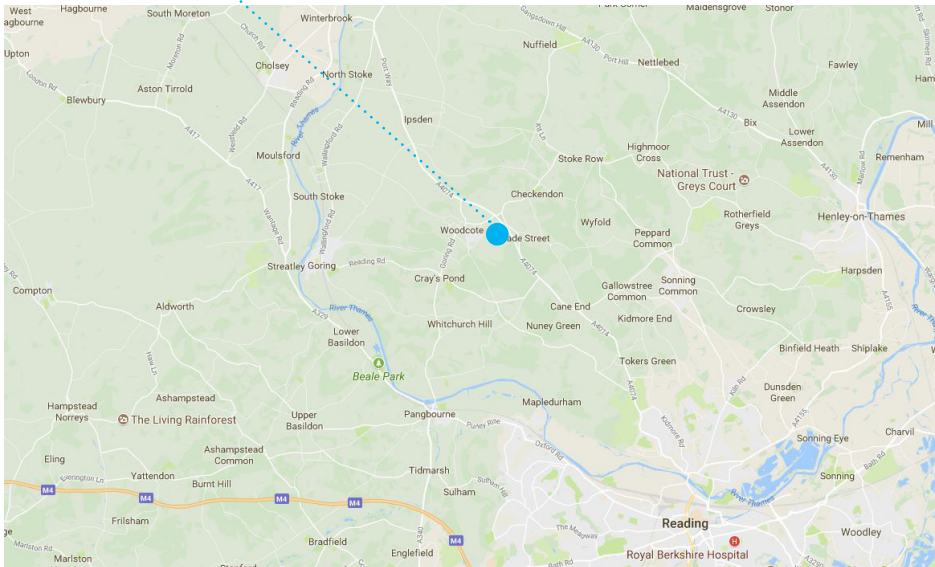

## WOODCOTE - Thames Valley

**Address:**

The Oratory School  
Woodcote  
Near Reading  
South Oxfordshire  
RG8 0PJ

Classic Course

Classic PLUS Golf  
Classic PLUS Drama  
Classic PLUS Canoeing / Kayaking

### Centre Highlights

- The Oratory School stands in extensive park-like grounds with manicured gardens to the east of the main village and has outstanding facilities
- Excellent residential student accommodation, furnished to a high standard and located on campus
- The village has good road connections with easy access for Reading, Henley and Oxford and within easy travelling distance of London

**i** Stafford House Summer Information Sheet  
WOODCOTE - Thames Valley: The Oratory School

**Public transport information:**

- Nearest airports: London Heathrow (50km), London Luton Airport (87km), Southampton Airport (86km)
- Nearest rail station: Goring & Streatley
- 11-minute driving distance from station to school