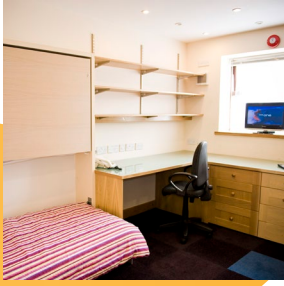

Public transport information:

- **Nearest airport:** Leeds Bradford 37km, Manchester 140km, Luton 300km,
- **Nearest rail station:** Cattan Station
- 5 minute drive from station to school
- 25 minute drive from York City to school

Local Amenities

- **Nearest ATM:** On school site
- **Money Exchange:** Sainsbury's Bank Travel Money, York City
- **Doctor/Health Centre:** Springbank Surgery, York Rd, YO26 8BN
- **Hospital (A&E):** York Hospital, Wigginton Rd, YO31 8HE
- **Pharmacy:** Tesco Pharmacy, York City
- **Convenience store:** In York City
- **Restaurants/Cafes:** Number of Restaurants and cafes in York city centre, café on school site open at the weekend

CENTRE EMERGENCY NUMBER

TBC

CENTRE DIRECTOR

TBC

CENTRE OFFICE NUMBER

TBC

STAFFORD HOUSE HEAD OFFICE EMERGENCY NUMBER (24 HOURS)

0044 (0) 7889 895 200

SAMPLE PROGRAMMES