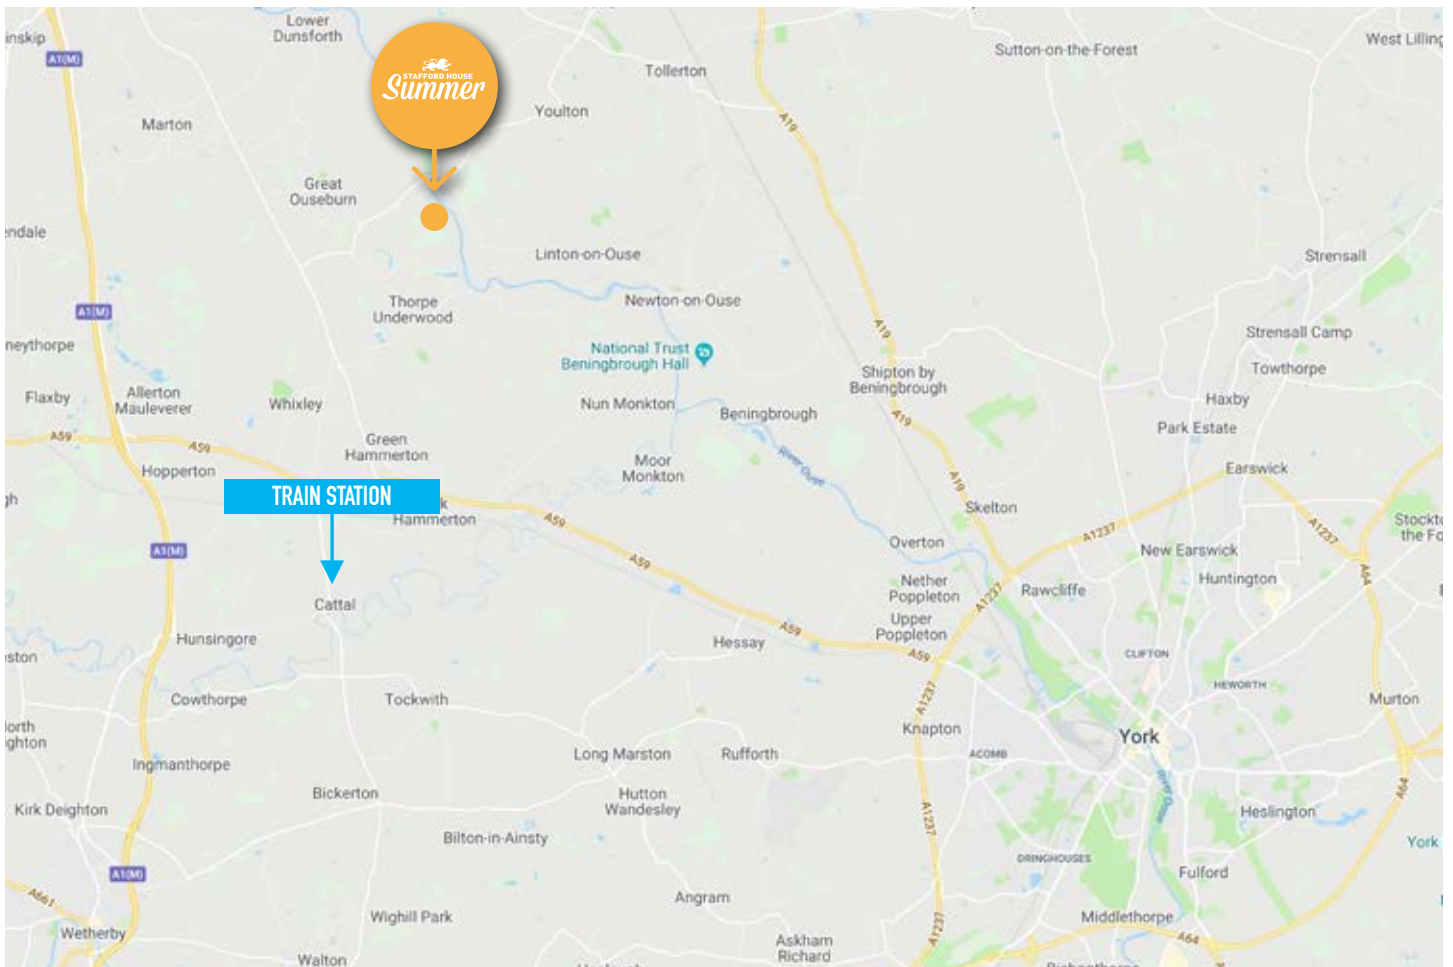

GETTING TO THE SCHOOL

From Leeds Bradford or Manchester airport, please take public transport to York city centre and then follow the bus or train directions below.

Trains run every hour from York Station to Cattal Station, the journey takes approx. 15 minutes. Cattal Station is 5 minutes from the school by car. All Stafford House staff should communicate their arrival time at Cattal Station to the Centre Director, and pick-ups will be arranged from Cattal Station.

The National Express coach service stops opposite the main train station in York. The 412 and 413 Arriva bus services run from York city centre to Cattal Station. Alternatively, the 22 bus service runs from York train station to Little Ouseburn, which is 5 minutes from the school by taxi. (There are no buses which go directly to the school.)

Driving From A1(M) - Leave the A1 (M) at junction 47 signpost York/Harrogate. Follow A59 (York) for 3 miles before turning left on to B6265 (Boroughbridge). Follow B6265 for 1.5 miles watching for the signpost to QE on the right hand side. Take this right hand turn.