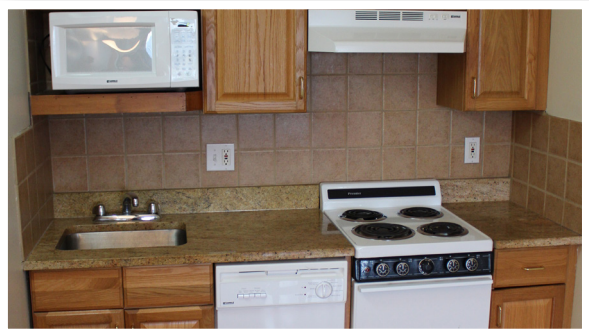

STAFFORD HOUSE INTERNATIONAL

SUMMER RESIDENCE – PACKARD’S CORNER

available from June 12th to August 27th

Located very centrally in Boston just one block from Boston University campus, this dormitory provides a similar experience to college accommodation. Rooms are university dormitory style studios shared by two students and feature en-suite bathrooms and kitchenettes.

ROOMS

Dormitory Rooms (Shared)

AGE

16+

EN-SUITE

Yes

MEALS

Self-Catered;
Microwave & Refrigerator En-Suite
Meal-Plans Available