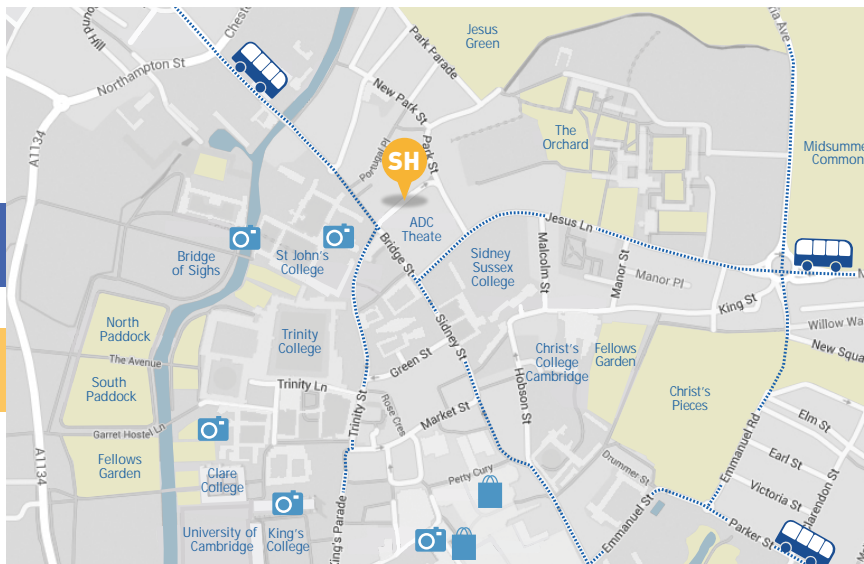

Stafford House Cambridge is located in the centre of this historic city. The school's modern air conditioned classrooms and facilities as well as its spacious canteen are just steps away from the most famous colleges in the world. A world class university city, Cambridge has the edge when it comes to beauty, history and culture.

GREAT PLACES TO VISIT!

- Punting
- Kings College Chapel
- Trinity Great Court
- The Round Church
- Fitzwilliam Museum

KEY SCHOOL FACTS

CAPACITY
135

CLASSROOMS
9

CAFE

CANTEEN

LESSONS
45 minutes long

20 lessons = 15 hrs/wk
25 lessons = 19 hrs/wk
30 lessons = 23 hrs/wk
Clock Hours = 60 minutes

VIRTUAL SCHOOL TOUR:
[Click here](#)

STUDENT TESTIMONIALS
[Click here](#)

ADDRESS:
15 Round Church Street
Cambridge CB5 8AD