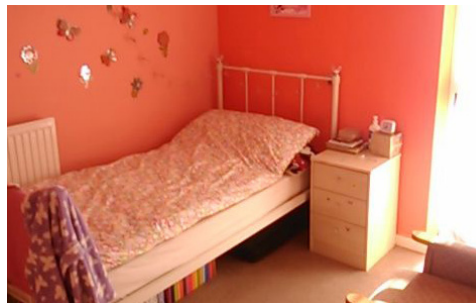

CAMBRIDGE HOMESTAY YEAR ROUND 16+

ACCOMMODATION

Students wanting a more authentic and cultural experience can choose to stay in Homestay accommodation while studying in Cambridge. Homestays allow for students to practise their English with their hosts outside of school, providing them with an insight into Cambridge life and culture. All of our hosts are carefully selected to ensure that our students have a safe and positive experience. Some Cambridge homestay accommodation is provided by third party agencies.

PRICING

PRICE PER WEEK	
PRIVATE ROOM FULL BOARD	£220
TWIN ROOM FULL BOARD	£200
PRIVATE ROOM HALF BOARD	£190
TWIN ROOM HALF BOARD	£165
PRIVATE ROOM B&B	£165
TWIN ROOM B&B	£145
SUPERIOR (PRIVATE BATHROOM) FULL BOARD	£280
SUPERIOR (PRIVATE BATHROOM) HALF BOARD	£260
SUPERIOR (PRIVATE BATHROOM) B&B	£225
£20 summer supplement: 12 June - 27 August 2022	
£50 Christmas supplement: 25 - 31 December 2022	
Special Diet Supplement - £25 per week	

QUICK INFO

ROOMS
Single, twin

BATHROOM TYPE
Shared & En-suite

MEALS
Bed & Breakfast and half board

BEDDING & TOWELS
Bedding - included
Towels - not included

LAUNDRY FACILITIES
1 wash per week

INTERNET
Free WiFi

Please note: The above images are examples of homestay accommodation and should be used as a reference only.