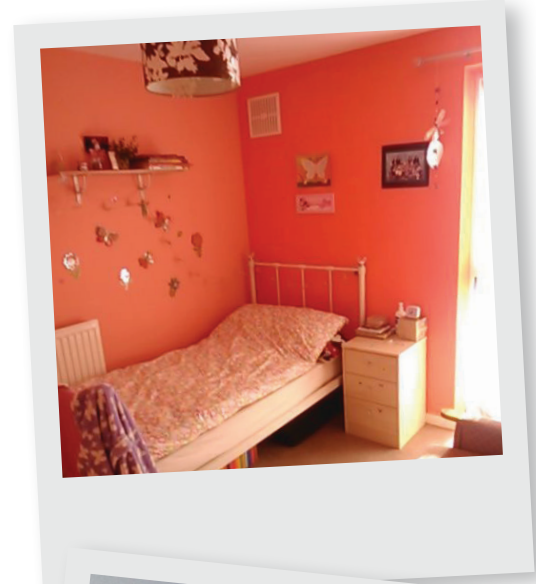

STAFFORD HOUSE

CAMBRIDGE

YEAR ROUND

HOMESTAY 16+

ACCOMMODATION

Students opting for a more family-oriented and cultural experience can choose a Homestay in Cambridge. This provides an opportunity to practise English throughout the evening with British families, and helps students avoid speaking their native languages with other friends. All homestay families pass background checks and are first approved by our homestay coordinator for quality assurance. This gives students an authentic experience in a secure and relaxing atmosphere.

ACCOMMODATION FACILITIES

 ROOMS Single, twin	 BATHROOM TYPE En-suite and shared	 MEALS* Bed & breakfast and half board	 INTERNET WiFi available
 BEDDING & TOWELS Bedding - included Towels - not included	 LAUNDRY FACILITIES 1 wash per week	 CLEANING SERVICE Bed linen washed at least once per week	 ON-SITE ASSISTANCE Host parents