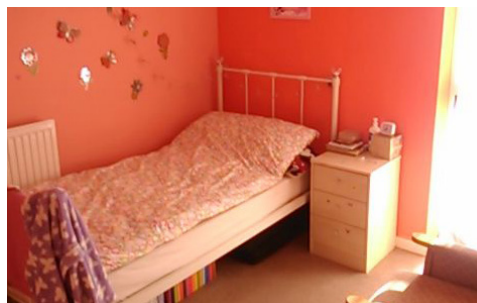

## ACCOMMODATION

Students opting for a more family-oriented and cultural experience can choose a Homestay in Cambridge. This provides an opportunity to practise English throughout the evening with hosts, and helps students avoid speaking their native languages with other friends. All hosts pass background checks and are first approved by our homestay coordinator for quality assurance. This gives students an authentic experience in a secure and relaxing atmosphere.

## PRICING

PRICE PER WEEK	
PRIVATE ROOM FULL BOARD	£220
TWIN ROOM FULL BOARD	£200
PRIVATE ROOM HALF BOARD	£190
TWIN ROOM HALF BOARD	£165
PRIVATE ROOM B&B	£165
TWIN ROOM B&B	£145
SUPERIOR (PRIVATE BATHROOM) FULL BOARD	£280
SUPERIOR (PRIVATE BATHROOM) HALF BOARD	£260
SUPERIOR (PRIVATE BATHROOM) B&B	£225
£20 summer supplement: 12 June - 27 August 2022	
£50 Christmas supplement: 25 - 31 December 2022	
Special Diet Supplement - £25 per week	

## QUICK INFO

**ROOMS**  
Single, twin

**BATHROOM TYPE**  
Shared & En-suite

**MEALS**  
Bed & Breakfast  
and half board

**BEDDING & TOWELS**  
Bedding - included  
Towels - not included

**LAUNDRY FACILITIES**  
1 wash per week

**Please note:** The above images are examples of homestay accommodation and should be used as a reference only.