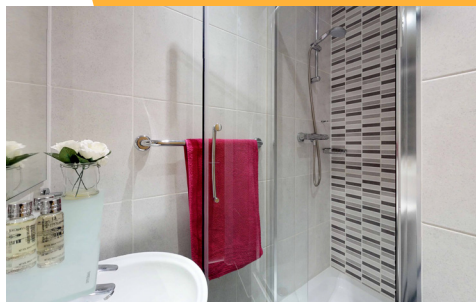

PRICING

PRICE PER WEEK
PRIVATE ROOM, EN-SUITE
£330

ADDRESS

Castle Hill, 3 Histon Road
Arbury, Cambridge
CB4 3BF

QUICK INFO

ROOMS
Single

BATHROOM TYPE
En-suite

MEALS
Self Catering

BEDDING & TOWELS
Bedding - included
Towels - not included

LAUNDRY FACILITIES
Onsite, app operated

INTERNET
Free WiFi

CLEANING SERVICE
Room and communal area once per week

DISTANCE FROM CITY CENTRE
15 minute walk

DISTANCE FROM SCHOOL
12 minute walk

ON-SITE ASSISTANCE
Reception on site until 5pm and 24/7 emergency support

OTHER FACILITIES
Fitness centre, courtyard, bicycle storage, CCTV, 24 hour security

VISITOR POLICIES
No guests allowed to stay overnight without permission from the school.

CHECK-IN/CHECK OUT
Check in Sunday after 2pm, check out Saturday before 10am Flight details are required two weeks pre-arrival.