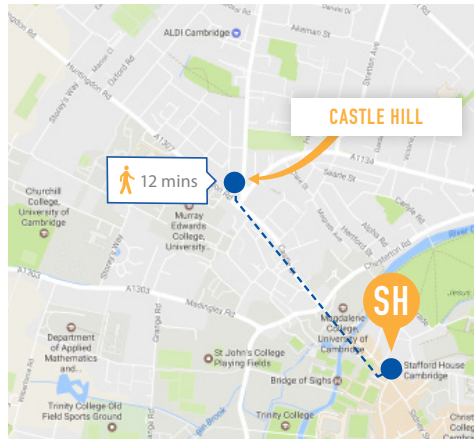

## LOCATION

The residence is a 12-minute walk to the school, your journey will take you over the river Cam and through Jesus Green, one of the most beautiful parks in Cambridge where you will find six tennis courts, an outdoor swimming pool, BBQ area and even concerts on Sunday afternoons in the summer. It is ideally situated close to all the shops and restaurants in the city centre and several shops close by.