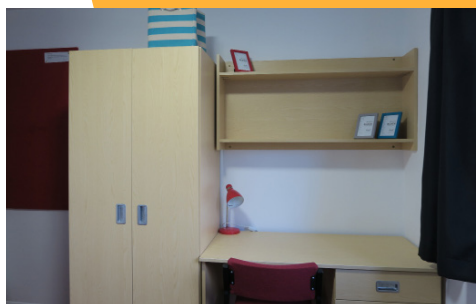

PRICING

PRICE PER WEEK

PRIVATE ROOM, EN-SUITE, FULL BOARD

Please check our price list

ADDRESS

149 Histon Road, Cambridge,
CB4 3GY