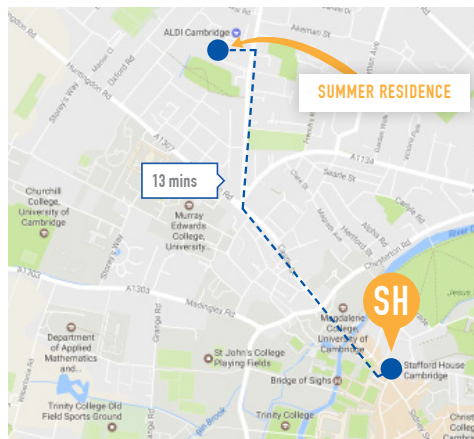

PRICING

PRICE PER WEEK

PRIVATE ROOM, EN-SUITE, FULL BOARD

Please check our price list

ADDRESS

149 Histon Road, Cambridge,
CB4 3GY