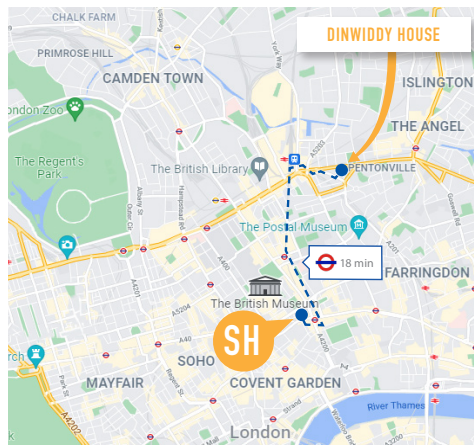

LONDON

DINWIDDY HOUSE

SUMMER

RESIDENCE - ZONE 1

25TH JUNE - 26TH AUGUST 2023

ACCOMMODATION

Our Dinwiddy House residence offers single en-suite rooms in a great zone 1 location. Bedrooms are grouped together in flats, with each flat consisting of six or seven bedrooms with shared kitchen and dining facilities, set around a landscaped courtyard. All rooms feature a bed, study area with desk and chair, plenty of storage and an en-suite bathroom. The building is safe and secure with electronic entry, CCTV and 24 hour staff cover. Other features include a common room with a pool table, table football and a large screen TV, an on-site laundry and bike storage facilities.

LOCATION

Dinwiddy House is conveniently located in zone 1, just a short walk from King's Cross-St. Pancras International station, making travel around London easy. The local area has a large supermarket, as well as many restaurants, a VUE cinema and an o2 Academy. With the train and underground station just a few minutes' walk away from the residence, travelling to the school is straightforward, taking 18 minutes via the Piccadilly line that goes straight through to Holborn station.