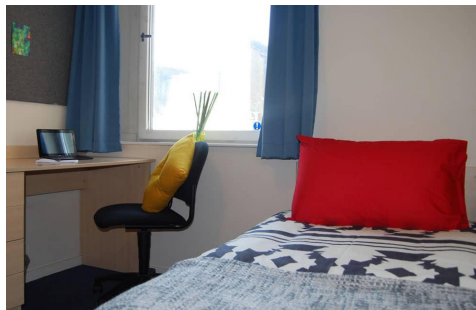

LONDON

DINWIDDY HOUSE

SUMMER

RESIDENCE - ZONE 1

25TH JUNE - 26TH AUGUST 2023

ACCOMMODATION

Our Dinwiddy House residence offers single en-suite rooms in a great zone 1 location. Bedrooms are grouped together in flats, with each flat consisting of six or seven bedrooms with shared kitchen and dining facilities, set around a landscaped courtyard. All rooms feature a bed, study area with desk and chair, plenty of storage and an en-suite bathroom. The building is safe and secure with electronic entry, CCTV and 24 hour staff cover. Other features include a common room with a pool table, table football and a large screen TV, an on-site laundry and bike storage facilities.

PRICING

| PRICE PER WEEK |
|-----------------|
| SINGLE EN-SUITE |
| £325 |

ADDRESS

189-205 Pentonville Road,
Kings Cross, London, N1 9NF

QUICK INFO

ROOMS
Single

BATHROOM TYPE
En-suite

MEALS
Individuals: Self-Catering
Groups: School Canteen