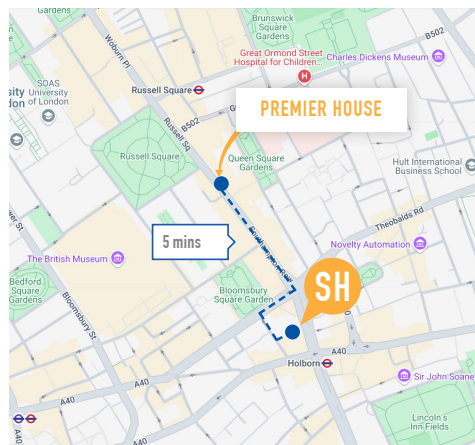

LONDON PREMIER HOUSE BOARDING RESIDENCE 16-17

4TH JANUARY - 13TH JUNE 2026

ACCOMMODATION

Premier House is home to all of the boarders at Guildhouse School, it is a contemporary building, located less than 5 minutes' walk away from Stafford House London and the Guildhouse School. Students are supported and nurtured during their time in London through the Guildhouse values of Aim High, Work Hard and Be Kind. Our boarding students are supported by a dedicated team of residential House Parents who are well-trained and understanding of what it truly means to be acting "in loco parentis" for boarders in our care.

LOCATION

Located in the heart of Bloomsbury, Premier House is a great base for exploring London and only 5 minutes walk away from the school. The nearest tube station is less than 5 minutes walk away with easy links to central London. With many shops, cafes, supermarkets and museums in close proximity, Premier House is an ideal residence to stay in.